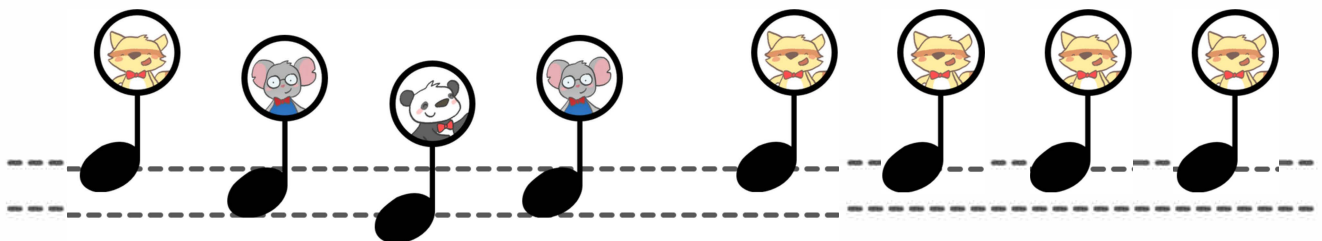

WUNDERKEYS

PANDA HUGS

Place your RH Pointer, Middleton, and Ringo on a group of three black keys.

When you get a pan - da hug,

all the fur keeps you snug.

Pan - da Val - en - tines are cute, they

say, "I love you like bam - boo!"